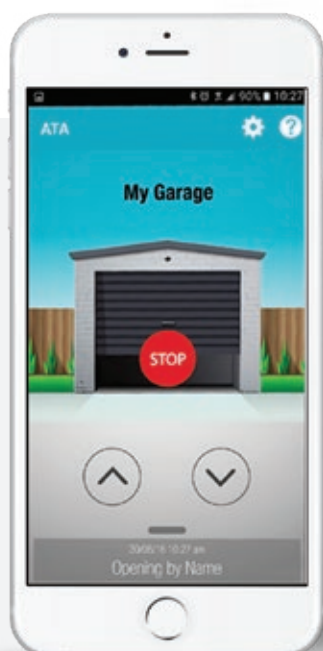


SMART PHONE CONTROL KIT

DOMINATOR[®]

CONTROL YOUR GARAGE DOOR FROM ANYWHERE WITH THE DOMINATOR SMART PHONE CONTROL KIT.

REAL TIME ALERTS

Monitor your garage door 24/7* and receive notifications if it is in need of a service.

CUSTOMISATION

Customise to suit you, from partial opening modes to restricted door access times.

ACTIVITY LOG

Our app can alert you whenever your garage door is operated and lets you view the usage history.

SMART CONTROL

Download and operate your garage door from our app. It's that easy.

SMART PHONE CONTROL KIT FEATURES

SYSTEM REQUIREMENTS	THE SMART PHONE CONTROL KIT INCLUDES	COMPATIBLE OPENERS	AVAILABLE FOR
Operating system <ul style="list-style-type: none"> • Android 4.4 and above • iOS 8.4 and above 	<ul style="list-style-type: none"> • 1 x Smart Hub • 1 x Transceiver Kit • Wall mount and it's accessories • Safety Beams 	<ul style="list-style-type: none"> • Panel-Pro™ • Advance™ • Excel™ • Toro® GDO-10 • Hiro™ GDO-12 • NeoSlider™ Gate Opener 	<ul style="list-style-type: none"> • Flex-A-Doors • Sectional Garage Doors • Rolling Garage Doors

* Subject to cellular and Wifi connection and availability.

The Smart Phone Control Kit is not to be used with one piece tilting doors. Available with most new Dominator garage door openers.

For safety reasons the installation of Safety Beams is required when a Garage Door can be operated by smartphone. AS/NZS 60335.2.95:2012