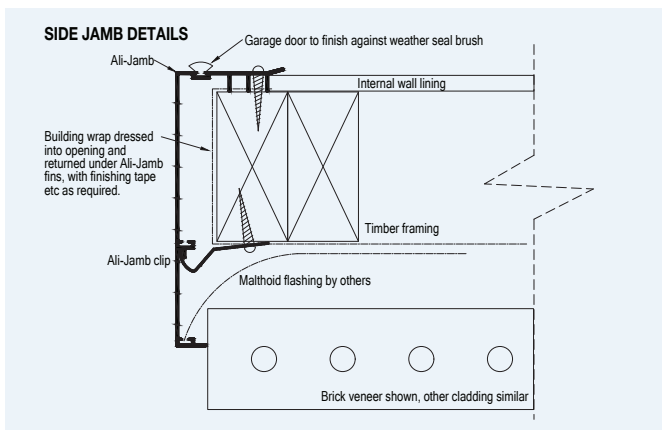

Seamless exterior look

Dulux colour powder-coated to suit the joinery for a modern exterior look.

- Available for both 90mm & 140mm framing.
- Fastened with a unique clip system for easy replacement in case of damage.
- Suits all types of standard cladding.