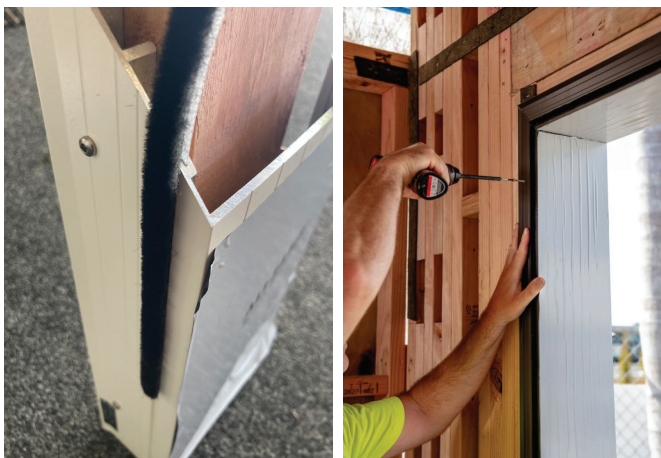

Faster installation

Ideal for new home builders and renovators wanting a better and more efficient building process.

Seamless exterior look

Dulux colour powder-coated to suit the joinery for a modern exterior look.

- Available for both 90mm & 140mm framing.
- Fastened with a unique clip system for easy replacement in case of damage.
- Suits all types of standard cladding.